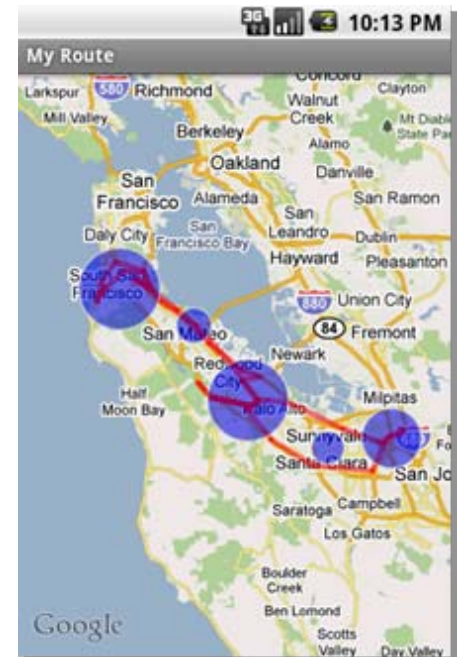

location history