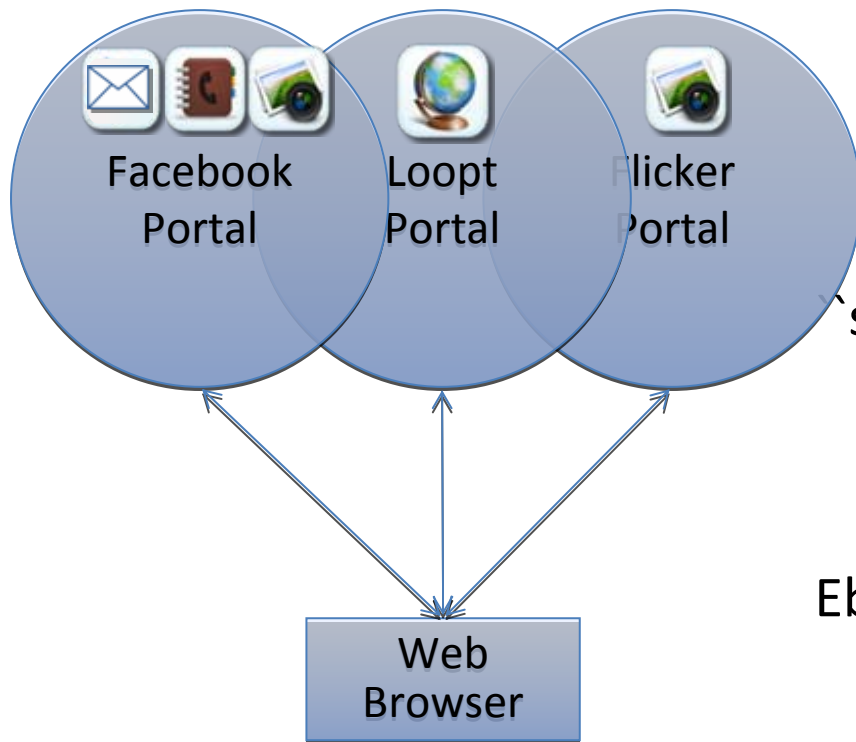

Part of POMI (Programmable Open Mobile Internet 2020), an NSF Expedition

Server-Client Architecture

The Web log is ``monetisable, because it provides a form of surveillance which is attractive to both commercial and governmental social control.”

4

Social Network of Personal Clouds

PrPI (Private-Public) Data System

Social networking with true friends anywhere

- Active social interactions
- Sharing large volumes of data selectively

Ownership, privacy, comfort → more data → new apps

Authentication

Social Flows: Facebook App

Extract social topology from your Facebook and Email data

The image displays the InSitu SocialFlow web application interface. At the top, there is a Facebook navigation bar with the 'facebook' logo and a search box. Below this, the 'InSitu' header includes 'Configuration | Help' and three tabs: 'Extract Your Facebook Data', 'Analyze Your Emails', and 'SocialFlow'. A message states: 'Activate InSitu analysis of your implicit social groups from your email!'. A secondary navigation bar contains 'FOLDERS', 'CLEAR CACHE', 'HELP', and 'LOGOUT' buttons.

Guitar

Tian-Di-Ren Architecture

Alternative: privacy-invading server-client architecture

- Collects personal data in the Personal Cloud Butler
- Friendly access control to allow easy sharing

KEY: Common API and platform to encourage apps