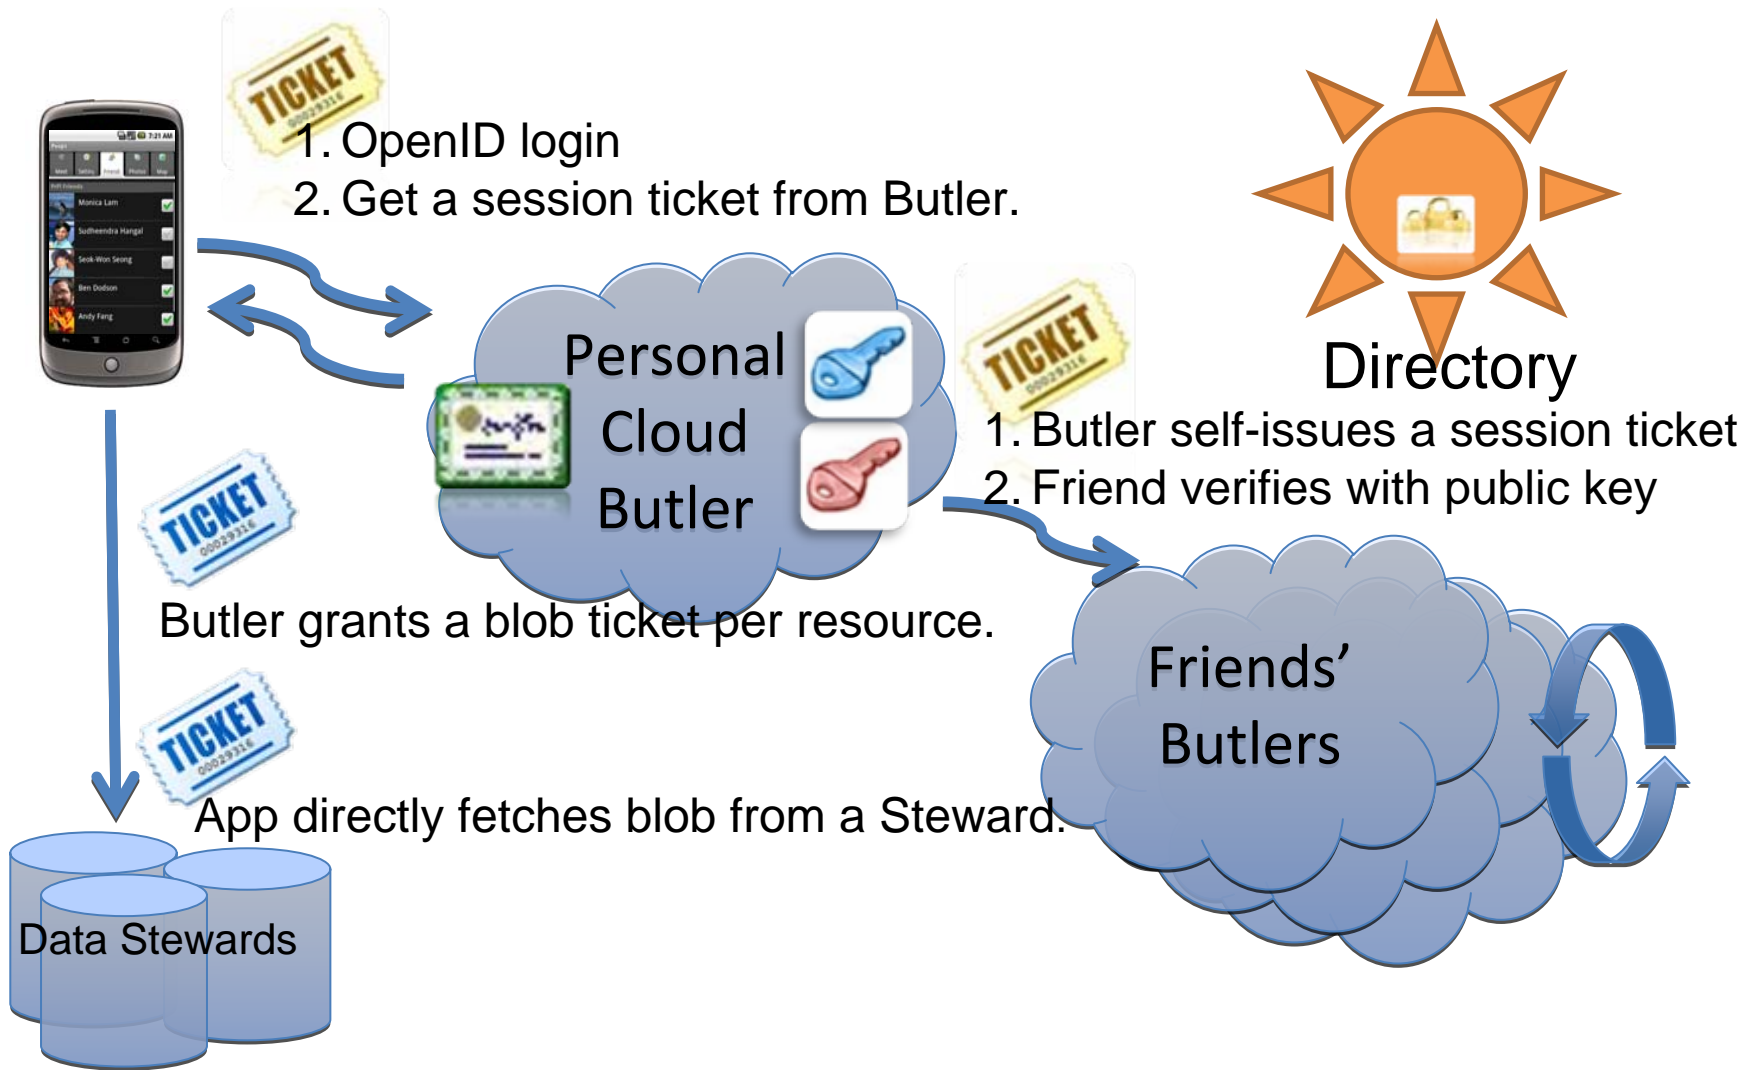

Social Multi-Database

SocialLite Database Query Language

Communication

Authorization

Authentication

Pocket Butler

Data
Manager

Semantic
Index

Access
Control

OpenID
Manager

Personal-Cloud Butler

Friends'
Butlers

Data Steward API

home server

facebook

imap

Authentication

Social Flows: Facebook App

Extract social topology from your Facebook and Email data

The image displays the InSitu SocialFlow web application interface. At the top, there is a Facebook navigation bar with the 'facebook' logo and a search box. Below this, the 'InSitu' header includes 'Configuration | Help' and three tabs: 'Extract Your Facebook Data', 'Analyze Your Emails', and 'SocialFlow'. A message states: 'Activate InSitu analysis of your implicit social groups from your email!'. A secondary navigation bar contains 'FOLDERS', 'CLEAR CACHE', 'HELP', and 'LOGOUT' buttons.