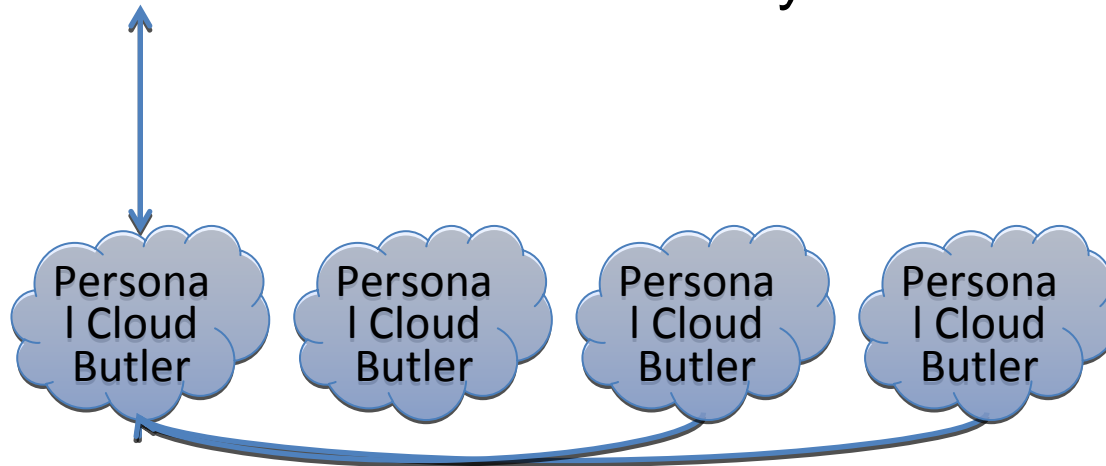

Live feeds from your friends
Search for similarly tagged photos
from your friends' Butlers